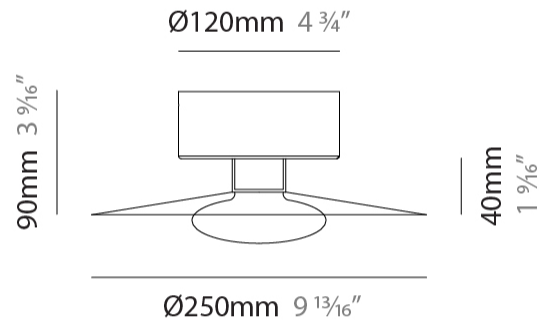

PROJECT	_____
TYPE	_____
SPECIFIER	_____
QUANTITY	_____
DATE	_____

HYDRA SURFACE

D142018-

base number	Holder	Finish
	Options	Options

1. To build a product code in our configurator select the specify button on the base model # product page
2. To build a manual product code on this datasheet choose from the options listed below in blue font and add the suffix to the base model #

GENERAL

Series: Hydra
Partner: Cangini & Tucci
Division: Design
Installation: Surface
Product Type: Ceiling Surface
Mounting Location: Ceiling

PHYSICAL

Shape: Oval
Diameter (mm): 250
Diameter (in): 9 ¹³/₁₆
Height (mm): 90
Height (in): 3 ⁹/₁₆
Fixture Finish: AMB / GRN / PNK / RUB / SKB / SMK / TOB / TRA
Holder Finish: BCN / CHA / FGD
Fixture Material: Glass / Metal
Primary Material: Glass - Borosilicate
Cable Details: 2000mm/78 3/4" Transparent Cable

ELECTRICAL

Lamp Type: LED
Input Wattage (W): 9
Dimming: Non-Dimmable
Driver Included: Yes
Driver Location: Integrated
Driver Type: Constant Current- Universal
Driver Class: Class 2
Input Voltage (V): 120
Constant Current (MA): 350

LED

Color Temperature (°K): 2700 / 3000
Max. Delivered Lumen (lm): 1125
CRI: >95 CRI
Lamp Life (hrs): 50000

OPTICAL

RATINGS AND CERTIFICATIONS

Certified By: Certified for North American Standards
IP rating: IP20