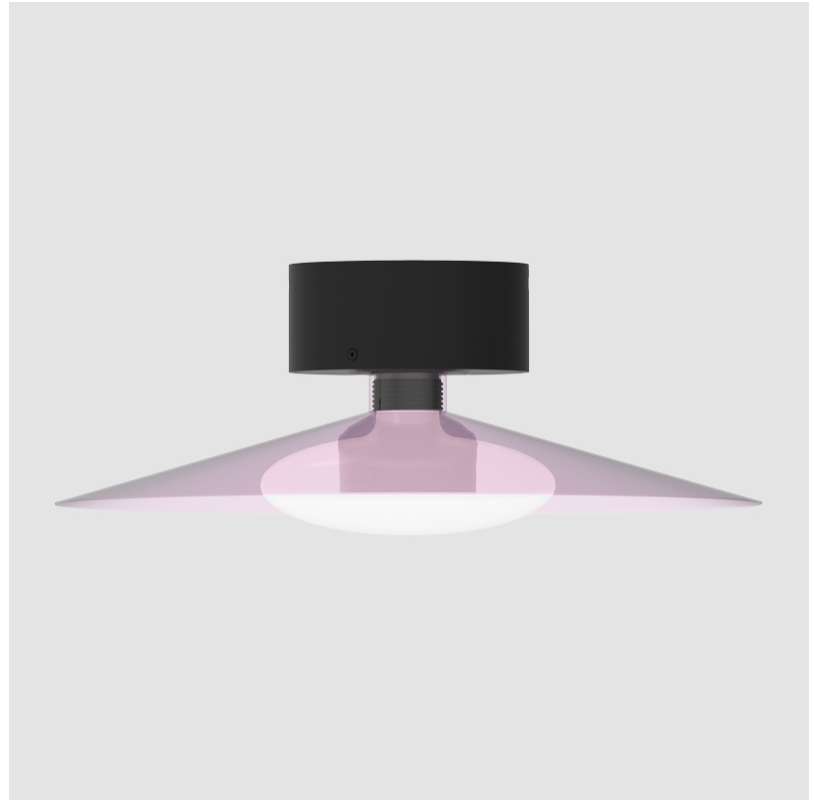

PROJECT	_____
TYPE	_____
SPECIFIER	_____
QUANTITY	_____
DATE	_____

HYDRA SURFACE

D142019-

base number   Holder Options   Finish Options

1. To build a product code in our configurator select the specify button on the base model # product page
2. To build a manual product code on this datasheet choose from the options listed below in blue font and add the suffix to the base model #

GENERAL

Series: Hydra
Partner: Cangini & Tucci
Division: Design
Installation: Surface
Product Type: Ceiling Surface
Mounting Location: Ceiling

PHYSICAL

Shape: Oval
Diameter (mm): 360
Diameter (in): 14 ³/₁₆
Height (mm): 120
Height (in): 4 ³/₄
Fixture Finish: AMB / GRN / PNK / RUB / SKB / SMK / TOB / TRA
Holder Finish: BCN / CHA / FGD
Fixture Material: Glass / Metal
Primary Material: Glass - Borosilicate
Cable Details: 2000mm/78 3/4" Transparent Cable

ELECTRICAL

Lamp Type: LED
Input Wattage (W): 12
Dimming: Non-Dimmable
Driver Included: Yes
Driver Location: Integrated
Driver Type: Constant Current- Universal
Driver Class: Class 2
Input Voltage (V): 120
Constant Current (MA): 350

LED

Color Temperature (°K): 2700 / 3000
Max. Delivered Lumen (lm): 1500
CRI: >95 CRI
Lamp Life (hrs): 50000

OPTICAL

RATINGS AND CERTIFICATIONS

Certified By: Certified for North American Standards
IP rating: IP20