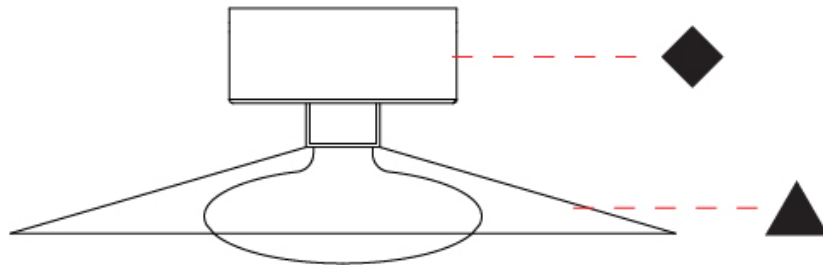

D142019-

PROJECT	_____
TYPE	_____
SPECIFIER	_____
QUANTITY	_____
DATE	_____