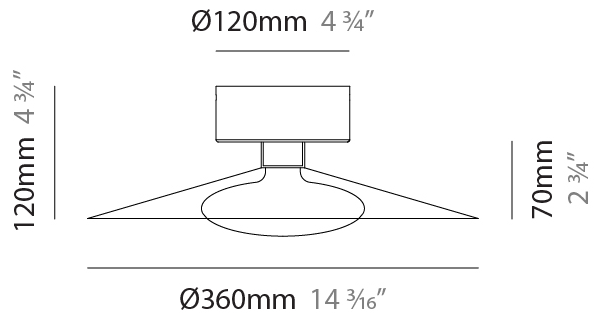

PROJECT	_____
TYPE	_____
SPECIFIER	_____
QUANTITY	_____
DATE	_____

HYDRA SURFACE

D142019-

base number   Holder Options   Finish Options

1. To build a product code in our configurator select the specify button on the base model # product page
2. To build a manual product code on this datasheet choose from the options listed below in blue font and add the suffix to the base model #

GENERAL

Series: Hydra
Partner: Cangini & Tucci
Division: Design
Installation: Surface
Product Type: Ceiling Surface
Mounting Location: Ceiling

PHYSICAL

Shape: Oval
Diameter (mm): 360
Diameter (in): 14 ³/₁₆
Height (mm): 120
Height (in): 4 ³/₄
Fixture Finish: AMB / GRN / PNK / RUB / SKB / SMK / TOB / TRA
Holder Finish: BCN / CHA / FGD
Fixture Material: Glass / Metal
Primary Material: Glass - Borosilicate
Cable Details: 2000mm/78 3/4" Transparent Cable

ELECTRICAL

Lamp Type: LED
Input Wattage (W): 12
Dimming: Non-Dimmable
Driver Included: Yes
Driver Location: Integrated
Driver Type: Constant Current- Universal
Driver Class: Class 2
Input Voltage (V): 120
Constant Current (MA): 350

LED

Color Temperature (°K): 2700 / 3000
Max. Delivered Lumen (lm): 1500
CRI: >95 CRI
Lamp Life (hrs): 50000

OPTICAL

RATINGS AND CERTIFICATIONS

Certified By: Certified for North American Standards
IP rating: IP20